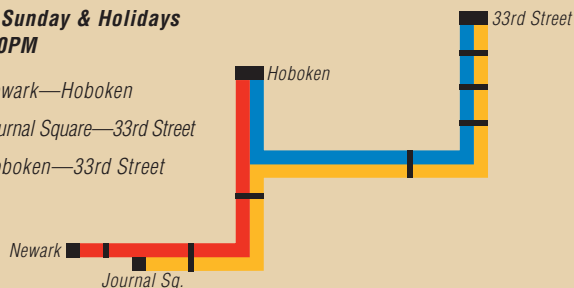

# Train Stop Locations with Rail Connections

FIVE DAYS A WEEK—

**Monday - Friday 6AM - 11PM**

Newark—33rd Street

Journal Square—Hoboken

Hoboken—33rd Street

**Saturday, Sunday & Holidays**

**9AM - 7:30PM**

Newark—Hoboken

Journal Square—33rd Street

Hoboken—33rd Street

SEVEN DAYS A WEEK—

**Monday - Friday 11PM - 6AM**

**Saturday, Sunday & Holidays 7:30PM - 9AM**

Newark—33rd Street via Hoboken

Elevators available

Stations— See "Connections" listings on map

Lincoln Tunnel

HUDSON RIVER

Stevens Institute of Technology

**Hoboken**

Hudson Pl.  
NJ Transit  
Ferry to NY

**Hudson-Bergen Light Rail**  
Scheduled for later opening date

33RD ST.

23RD ST.

14TH ST.

9TH ST.

HOUSTON ST.

GRAND ST.

LITTLE ITALY

CANAL ST.